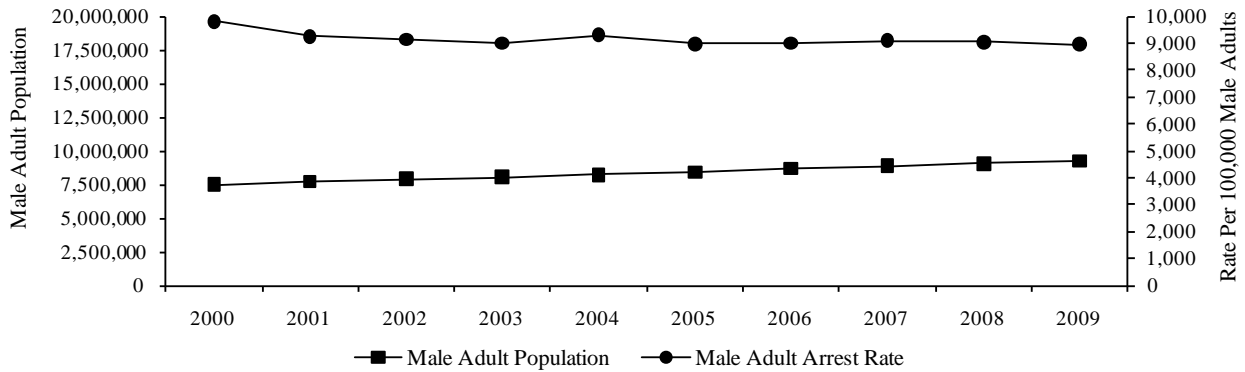

Texas Male Adult* Population and Arrest Rate