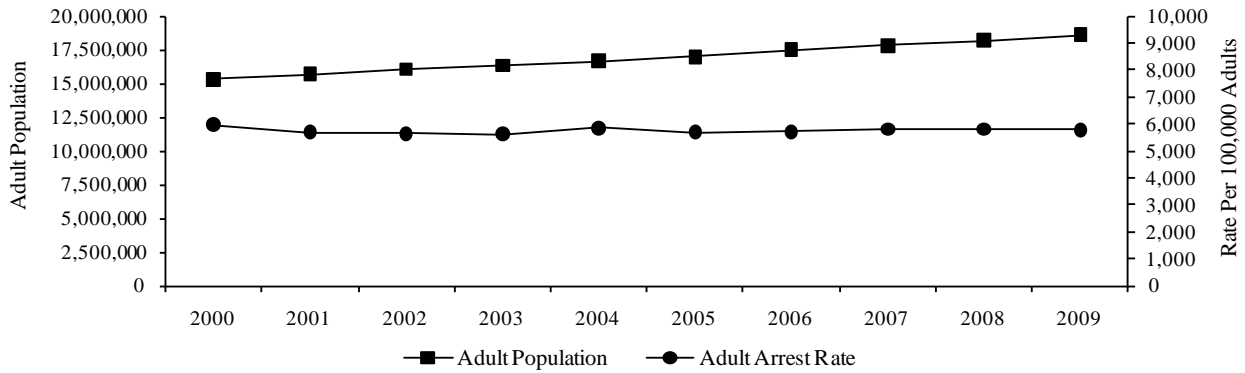

Arrests in Texas

Texas Adult* Population and Arrest Rate