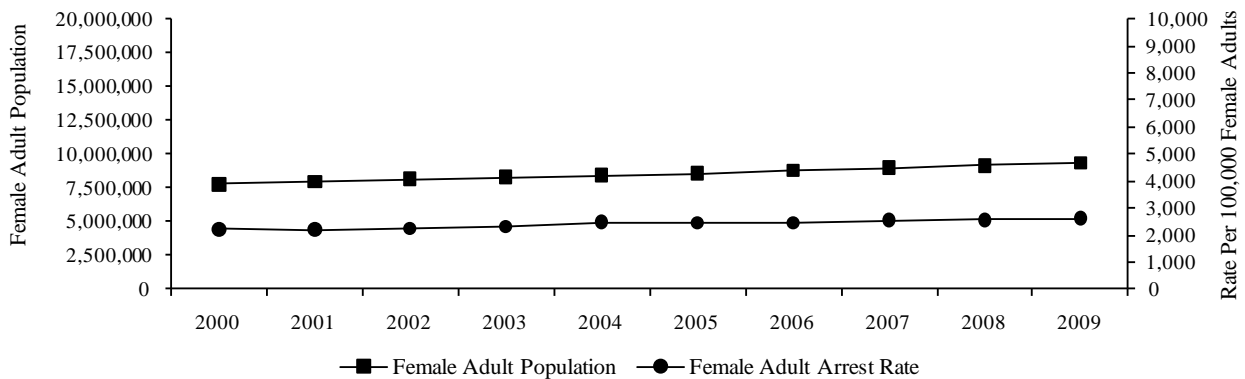

### Texas Female Adult\* Population and Arrest Rate

\* Adults are defined as individuals 17 years of age and older.

Sources: Texas Department of Public Safety, *Crime in Texas Reports*; Texas State Data Center and Office of the State Demographer, *Estimates of the Total Population of Counties in Texas by Age, Sex and Race/Ethnicity*; U.S. Census Bureau, *Census 2000 Data for the State of Texas: Sex by Single Years of Age*.

### Texas Female Juvenile\* Population and Arrest Rate

\* Juveniles are defined as individuals 10 to 16 years of age.

Sources: Texas Department of Public Safety, *Crime in Texas Reports*; Texas State Data Center and Office of the State Demographer, *Estimates of the Total Population of Counties in Texas by Age, Sex and Race/Ethnicity*; U.S. Census Bureau, *Census 2000 Data for the State of Texas: Sex by Single Years of Age*.