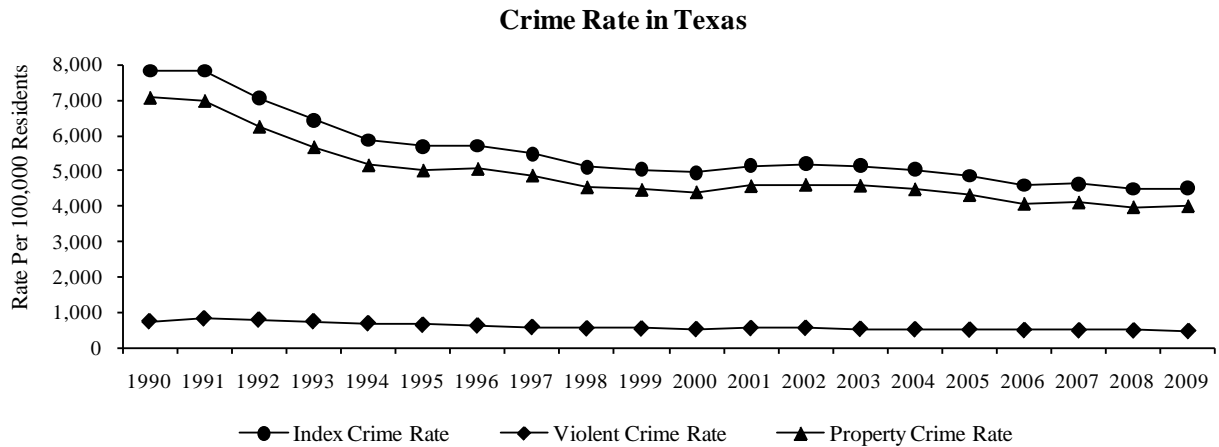

# Historical Criminal Justice Statistics

Crime and Arrests in Texas

Legislative Budget Board

# Crime in Texas

Sources: Texas Department of Public Safety, *Crime in Texas Reports*; U.S. Department of Justice, *FBI's Uniform Crime Reports as prepared by the National Archive of Criminal Justice Data*.

### Texas Female Juvenile\* Population and Arrest Rate

\* Juveniles are defined as individuals 10 to 16 years of age.

Sources: Texas Department of Public Safety, *Crime in Texas Reports*; Texas State Data Center and Office of the State Demographer, *Estimates of the Total Population of Counties in Texas by Age, Sex and Race/Ethnicity*; U.S. Census Bureau, *Census 2000 Data for the State of Texas: Sex by Single Years of Age*.