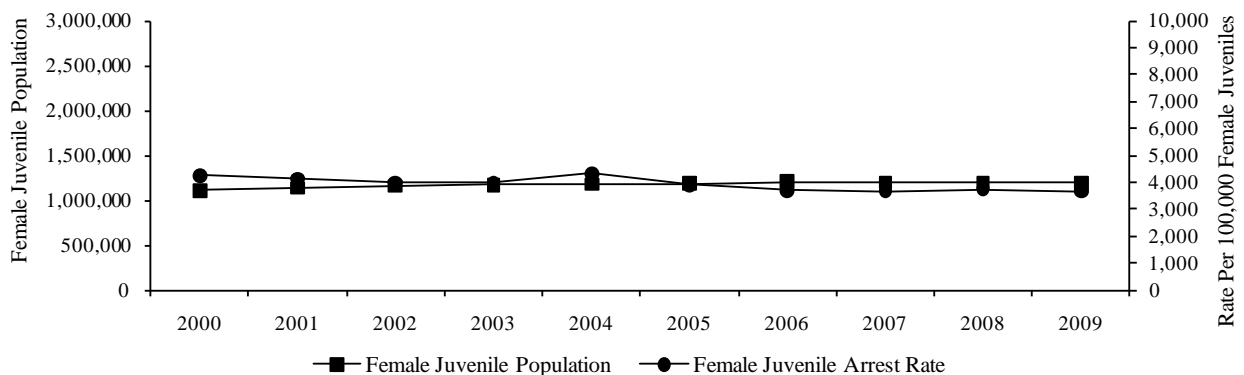

### Texas Female Adult\* Population and Arrest Rate

\* Adults are defined as individuals 17 years of age and older.

Sources: Texas Department of Public Safety, *Crime in Texas Reports*; Texas State Data Center and Office of the State Demographer, *Estimates of the Total Population of Counties in Texas by Age, Sex and Race/Ethnicity*; U.S. Census Bureau, *Census 2000 Data for the State of Texas: Sex by Single Years of Age*.

# Arrests in Texas

### Texas Juvenile\* Population and Arrest Rate

### Texas Female Juvenile\* Population and Arrest Rate

\* Juveniles are defined as individuals 10 to 16 years of age.

Sources: Texas Department of Public Safety, *Crime in Texas Reports*; Texas State Data Center and Office of the State Demographer, *Estimates of the Total Population of Counties in Texas by Age, Sex and Race/Ethnicity*; U.S. Census Bureau, *Census 2000 Data for the State of Texas: Sex by Single Years of Age*.